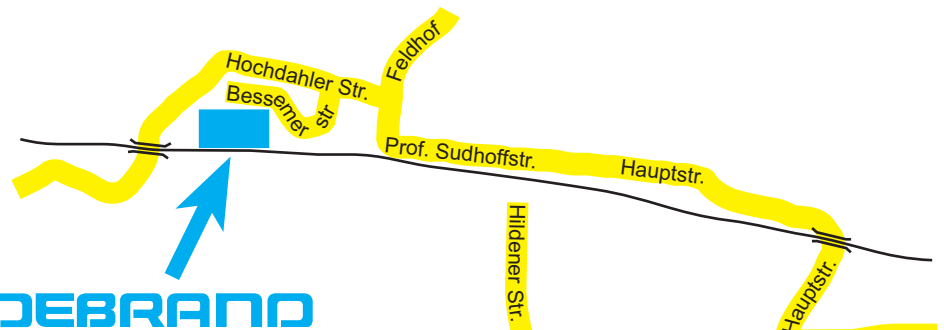

Way-discription to

Karl Hildebrand GmbH
Bessemerstr. 9
40699 Erkrath
Tel.: +49 - 2104 - 93790

HILDEBRAND

Direction from Cologne A3

Leave the highway A3 at cross "Hilden" into direction "Wuppertal".

Inside the cross leave to direction "Mettmann".

At the following junction turn right in direction "Mettmann".

Follow the road and after a 90° turn turn left at the 2nd traffic light beyond the railway tunnel.

Follow the road till a 2nd 90° turn. Then turn in front of a gas-station to the left.

After 30 meters turn left into the Bessemer Straße.

There we are.

1: 18 000 0 200 400 600 800